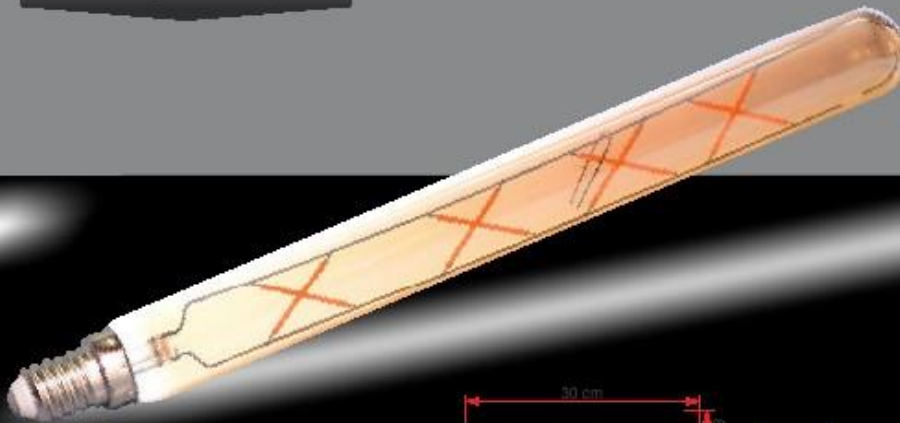

Kod: ERK2335

AMBER

8 Watt Çubuk Ampul

Fiyat:  
**60,00₺**

Kod: ERK2337

AMBER

30W Ray Spot

Fiyat: 106,00₺